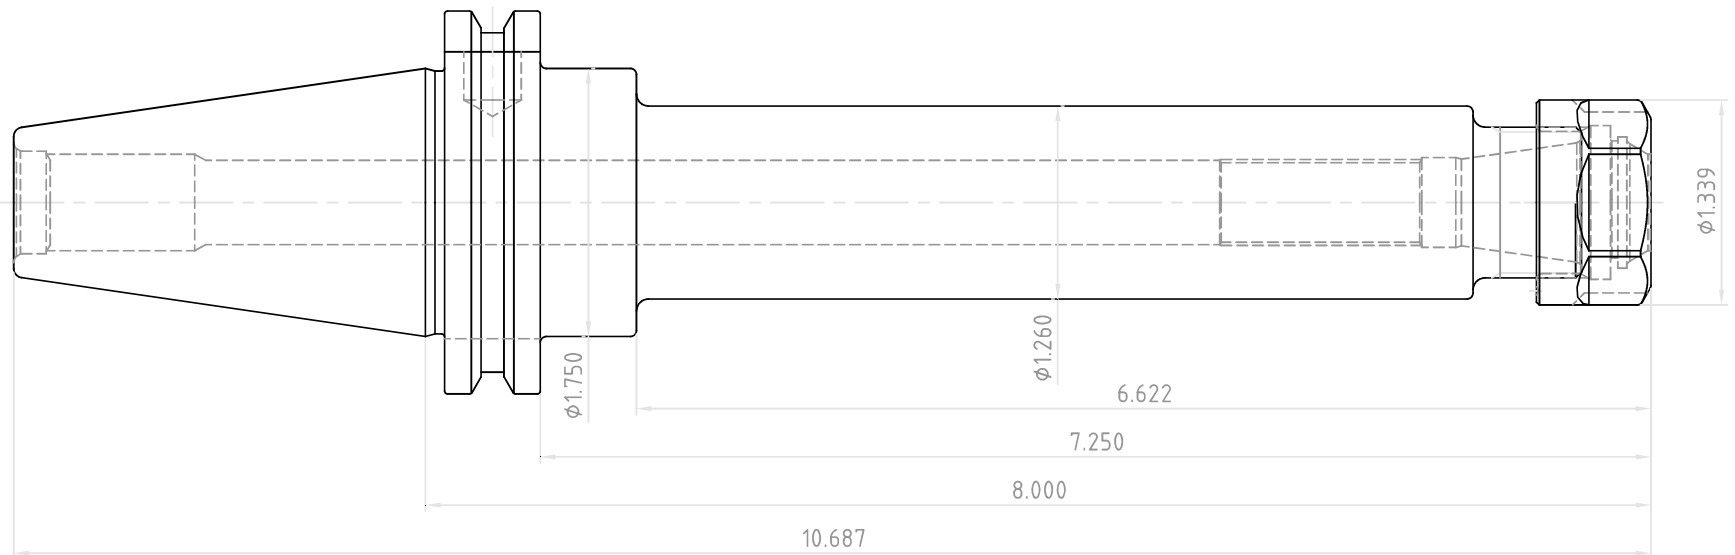

NO.	REVISIONS	DATE	DEVISER
1.			
2.			
3.			

 YG-1 CO., LTD.	DESCRIPTION	
	CAT40-ER20-8.00(203.2)	
	EDP No.	BK432B25
	SCALE	1 : 1