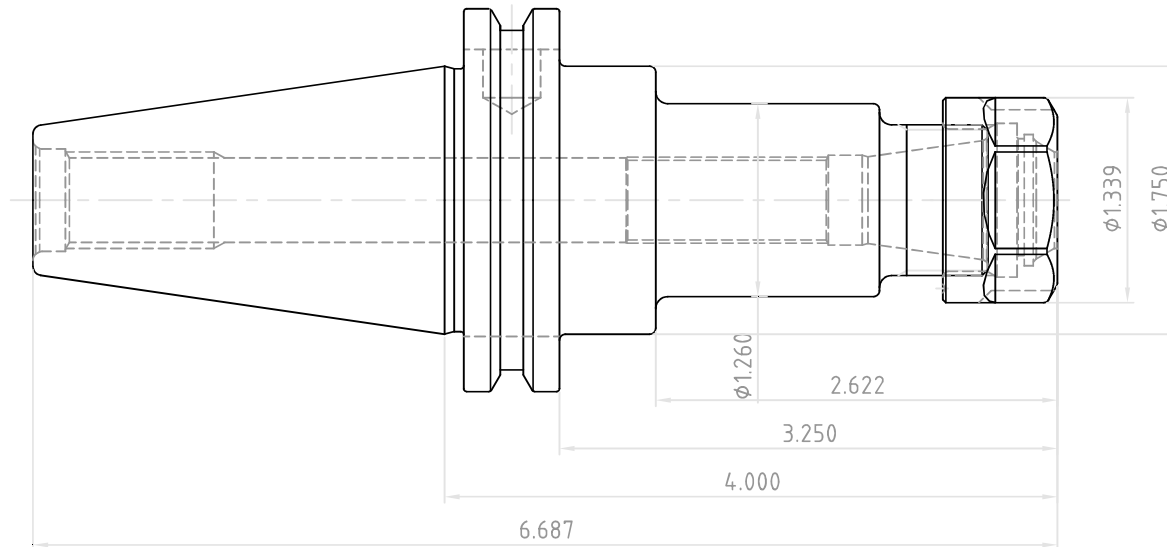

NO.	REVISIONS	DATE	DEVISER
1.			
2.			
3.			

 YG-1 CO., LTD.	DESCRIPTION		
	CAT40-ER20-4.00(101.6)		
EDP No.	BK032B25	SCALE	1 : 1