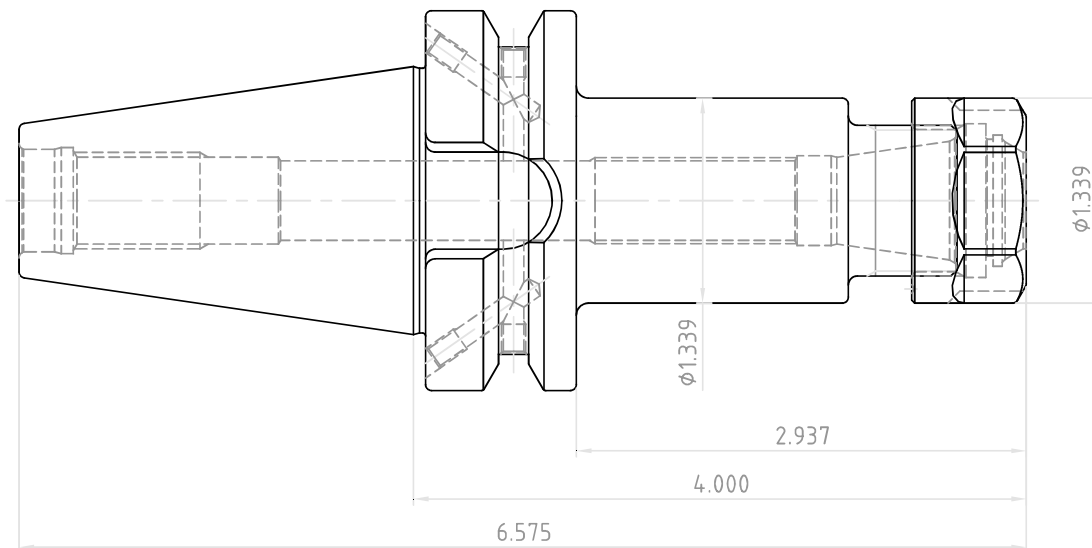

NO.	REVISIONS	DATE	DEVISER
1.			
2.			
3.			

 YG-1 CO., LTD.	DESCRIPTION	
	BT40AD/B-ER20-4.00(101.6)	
	EDP No.	BH032B
	SCALE	1 : 1