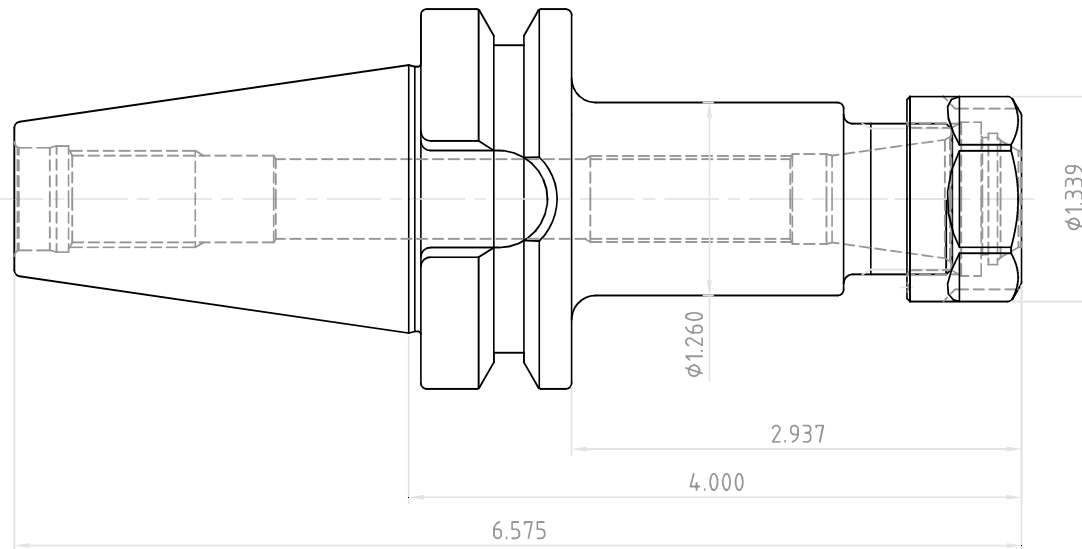

NO.	REVISIONS	DATE	DEVISER
1.			
2.			
3.			

 YG-1 CO., LTD.	DESCRIPTION		
	BT40-ER20-4.00(101.6)		
	EDP No.	BH032B25	SCALE 1 : 1