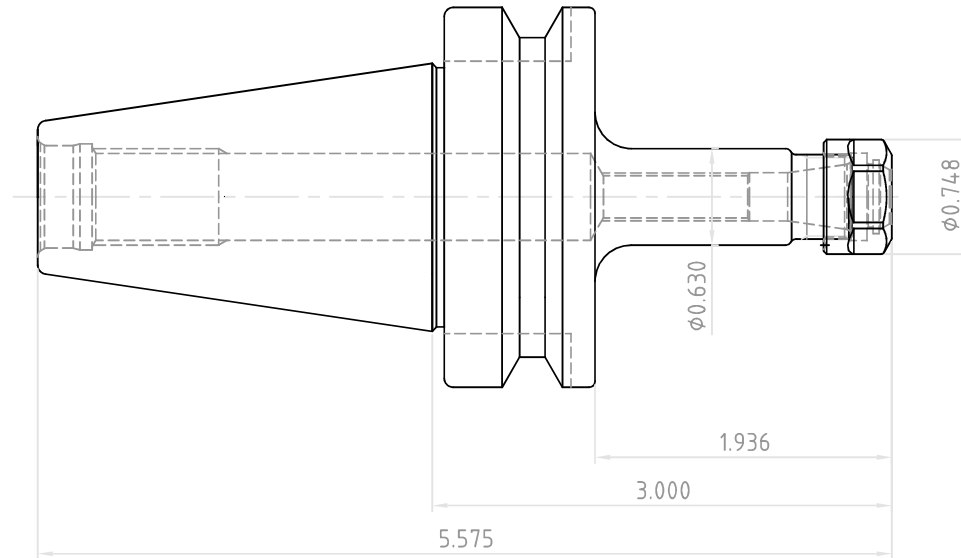

NO.	REVISIONS	DATE	DEVISER
1.			
2.			
3.			

 YG-1 CO., LTD.	DESCRIPTION		
	BT40-ER11-3.00(76.2)		
	EDP No.	BH030B25	SCALE 1 : 1