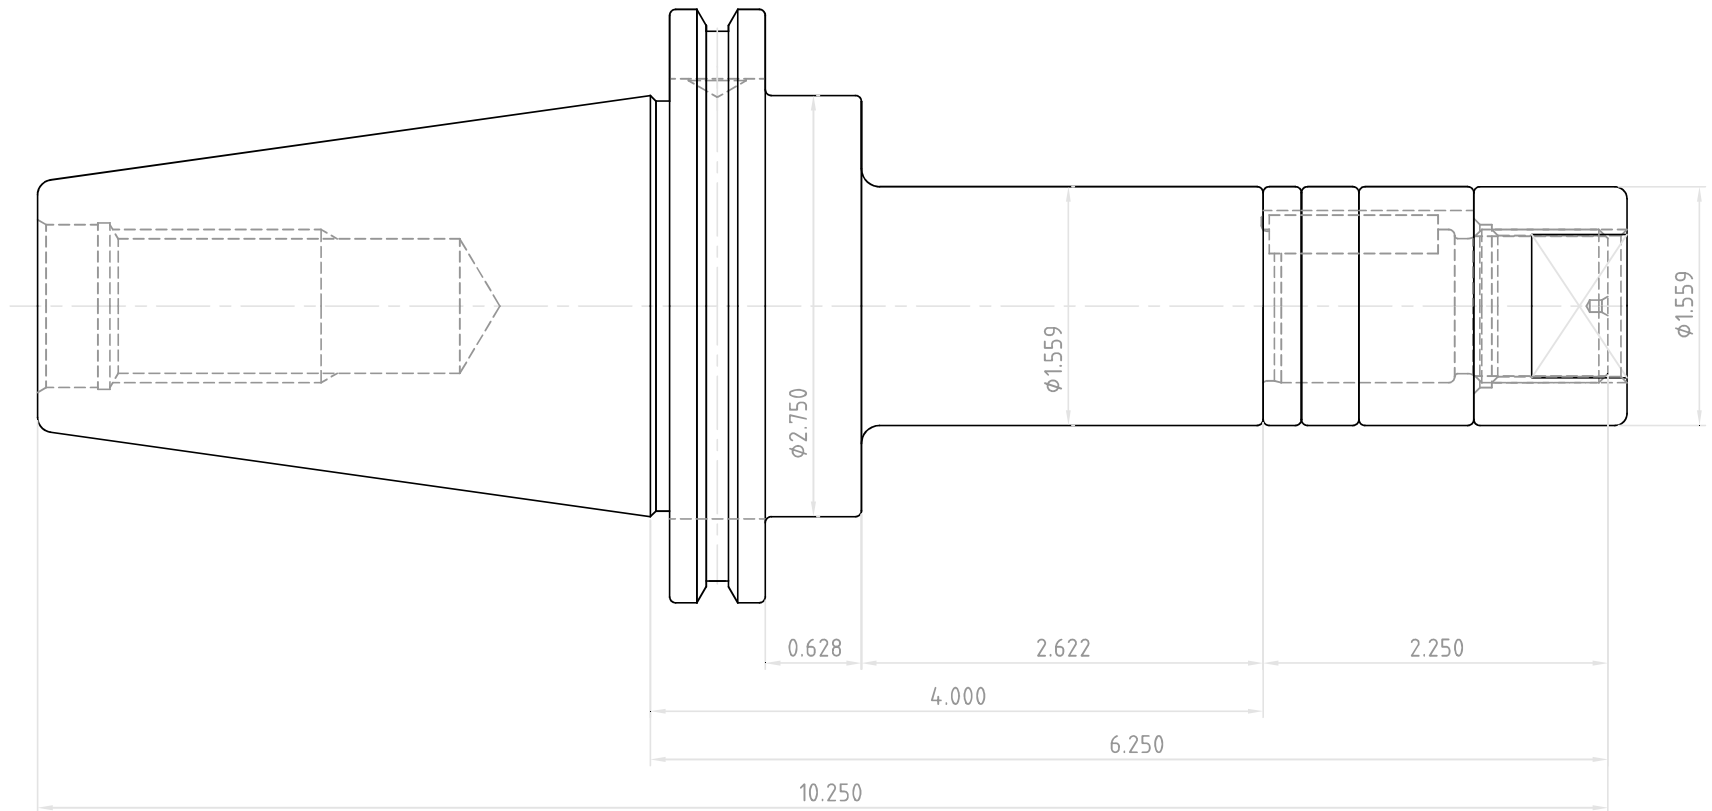

NO.	REVISIONS	DATE	DEVISER
1.			
2.			
3.			

 YG-1 CO., LTD.	DESCRIPTION		
	CAT50-STUB1(25.4)-4.00(101.6)		
EDP No.	PL014	SCALE	1 : 1