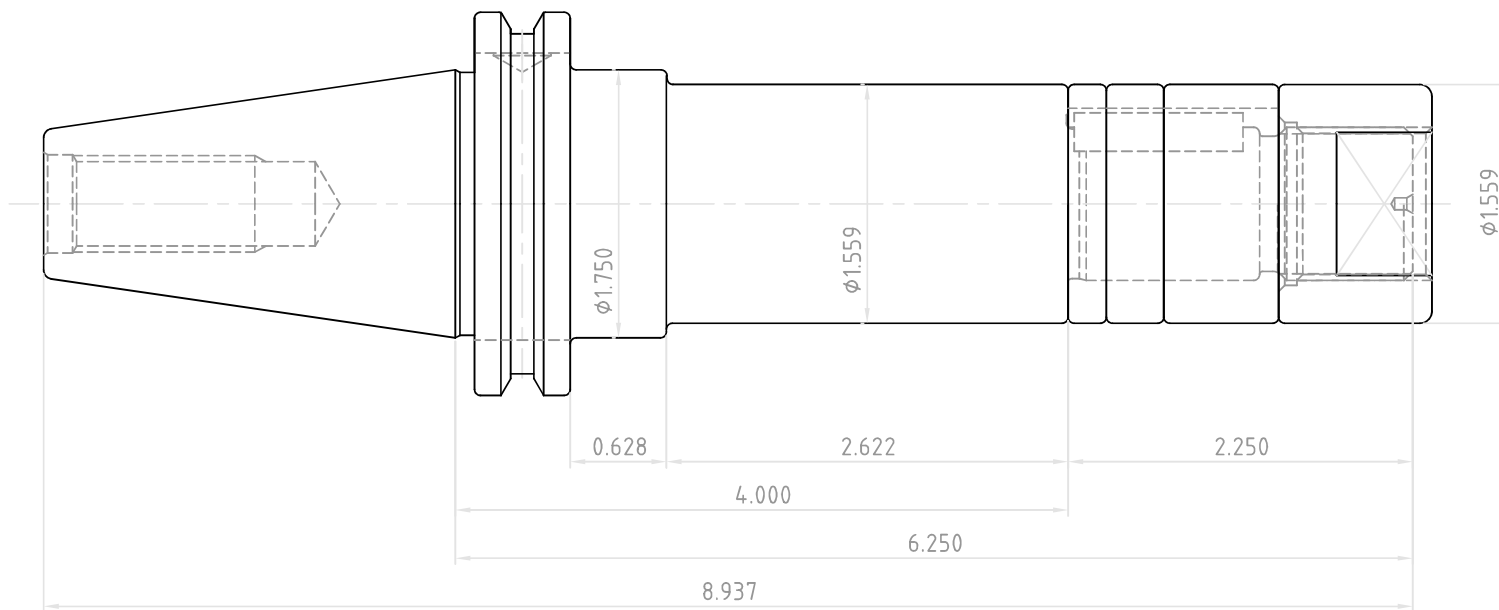

NO.	REVISIONS	DATE	DEVISER
1.			
2.			
3.			

 YG-1 CO., LTD.	DESCRIPTION		
	CAT40-STUB1(25.4)-4.00(101.6)		
	EDP No.	PK014	SCALE 1 : 1